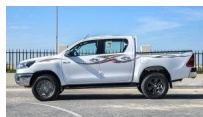

TOYOTA HILUX DC 2.7L 4X4 PETROL, GLX A/T, MY25

2.7L Petrol 2025

Car Code: H3335

Ghassan Aboud
CARS & SPARE PARTS

ENGINE & TRANSMISSION

ENGINE	2.7L, 4-CYLINDER, 16-VALVE, DOHC, DUAL VVT-I (2TR-FE)
OUTPUT (hp/rpm)	164/5200
TORQUE KG-M/RPM	24.9/4000
TRANSMISSION	6-SPEED AUTOMATIC
TERRAIN	4X4

DIMENSION, CAPACITIES & SUSPENSIONS

FRONT SUSPENSION	DOUBLE-WISHBONE
REAR SUSPENSION	LEAF SPRINGS RIGID AXLE
TYRES SIZE	265/65R17
DIMENSIONS (mm)	L- 5325, W- 1855, H- 1815
DECK DIMENSIONS (mm)	L- 1555, W- 1575, H- 480
FUEL TANK CAPACITY (litre)	80
WHEELBASE (mm)	3085 MM
GROSS WEIGHT (kg)	2800 KG
DOORS	4
SEATING CAPACITY	5